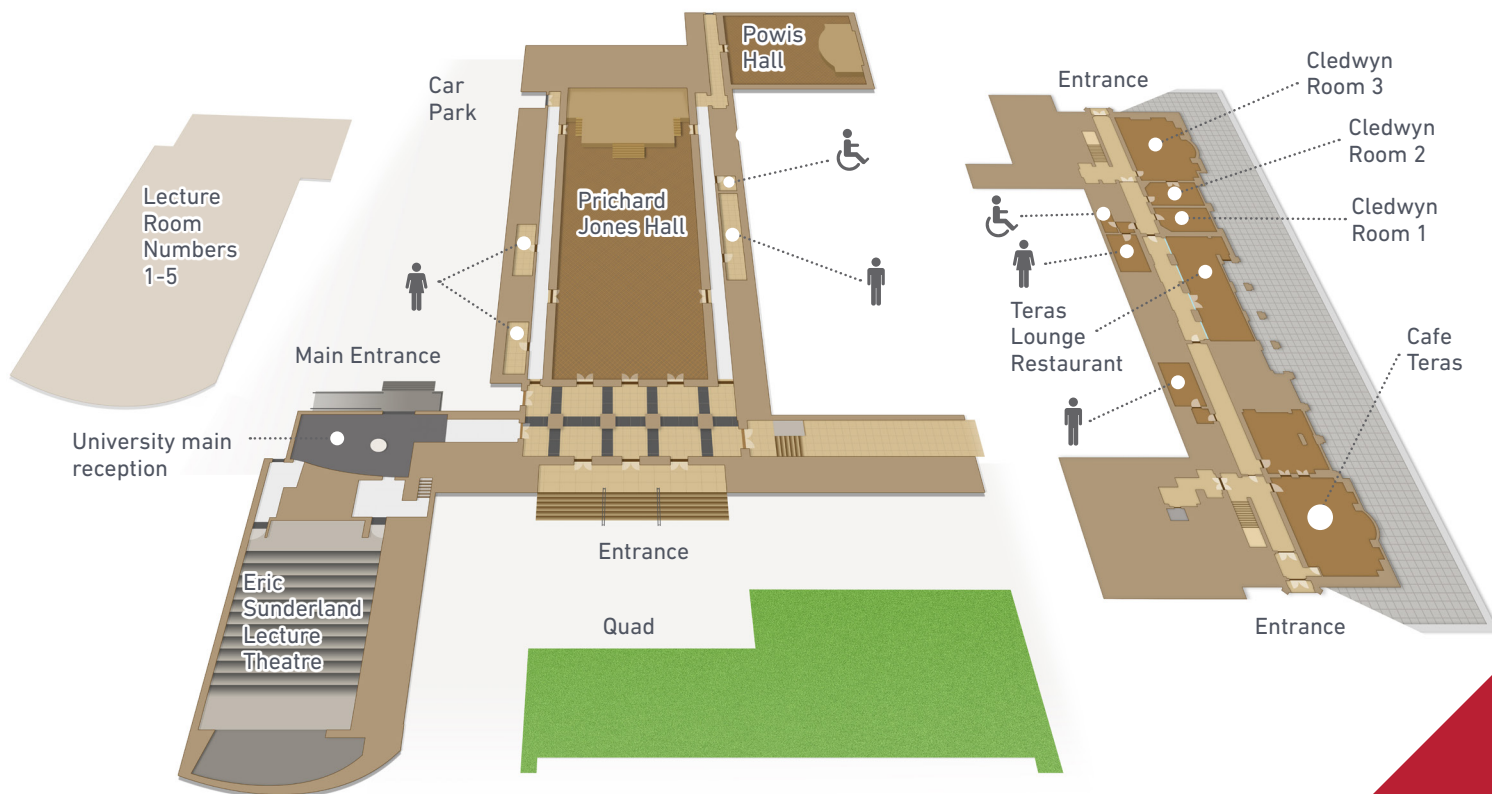

Capacities

	Cabaret Style	Theatre Style	Boardroom Style	Ushape Style	Classroom Style
Pritchard Jones Hall	280	400	-	-	250
Powis Hall	90	200	-	-	100
Eric Sunderland Lecture Theatre	-	266	-	-	-
Cledwyn Room 1	-	-	12	-	-
Cledwyn Room 2	-	-	12	-	-
Cledwyn Room 3	60	60	24	18	40

Additional Rooms

In addition to these rooms there are a further 17 rooms available please contact us for more information.

Level 1

Ground level

Basement level

CONFERENCE & EVENTS
 AT BANGOR UNIVERSITY

01248 388088
 conferences@bangor.ac.uk
WWW.BANGOR.AC.UK/MEET